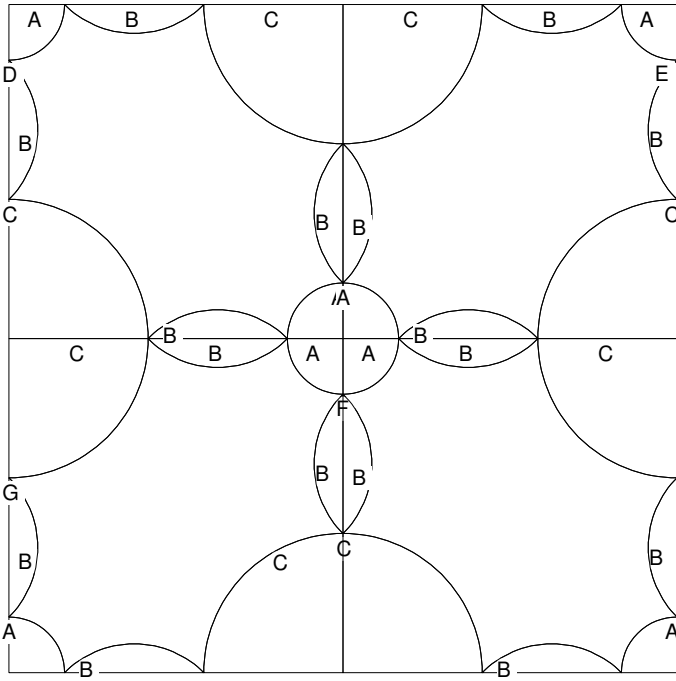

Yuletide

Pattern for 12.00x12.00 block
Key Block (29/100 actual size)

F