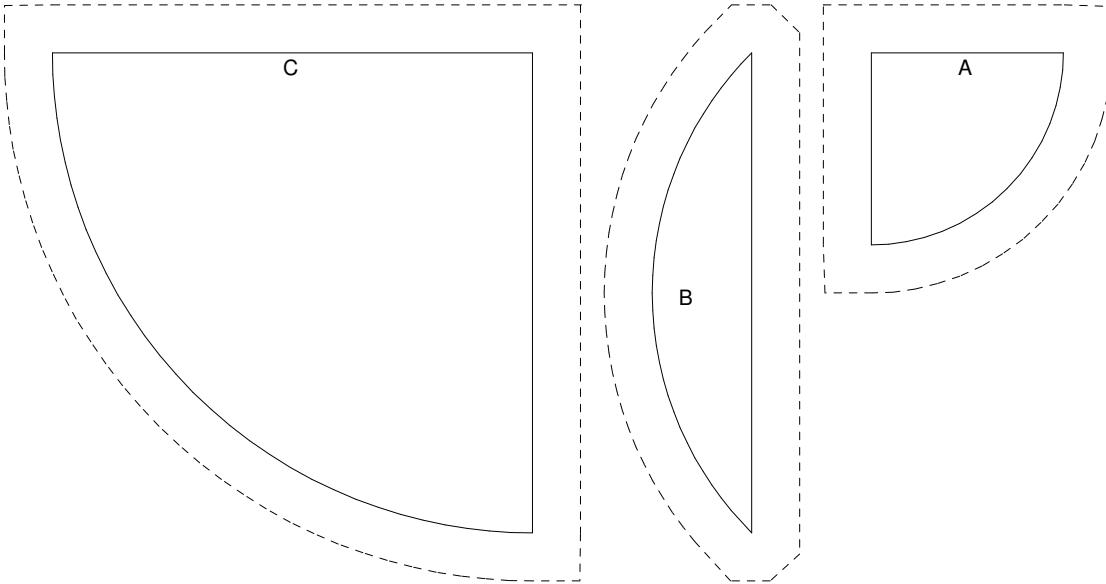

Yuletide

Pattern for 12.00x12.00 block
Key Block (29/100 actual size)

F